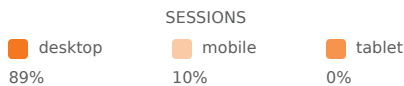

Devices

This gives you an idea of what type of devices your users are on when visiting your site, primarily made up of mobile, tablet and desktop.

TYPE	USERS	NEW USERS	SESSIONS
desktop	1676	1641	1874
mobile	203	201	218
tablet	5	5	5
Totals	1884	1847	2097

Page visits

These are your top performing pages on your website, determined by number of visits to each one.

PAGE	PAGE VIEWS	UNIQUE PAGE VIEWS	AVG. TIME	BOUNCE RATE
/	516	413	00:01:24	71.39
/contact	314	262	00:01:08	75.00
/web-design-services	191	157	00:01:21	46.46
/marketing-services	188	139	00:00:45	70.00
/internet-marketing-services	96	75	00:00:15	66.67