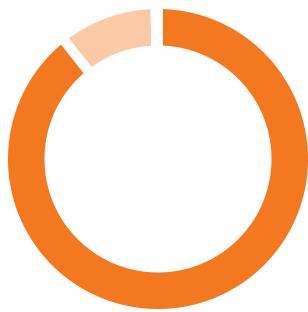

Devices

This gives you an idea of what type of devices your users are on when visiting your site, primarily made up of mobile, tablet and desktop.

TYPE	USERS	NEW USERS	SESSIONS
desktop	1676	1641	1874
mobile	203	201	218
tablet	5	5	5
Totals	1884	1847	2097

Page visits

These are your top performing pages on your website, determined by number of visits to each one.

PAGE	PAGE VIEWS	UNIQUE PAGE VIEWS	AVG. TIME	BOUNCE RATE
/	516	413	00:01:24	71.39
/contact	314	262	00:01:08	75.00
/web-design-services	191	157	00:01:21	46.46
/marketing-services	188	139	00:00:45	70.00
/internet-marketing-services	96	75	00:00:15	66.67